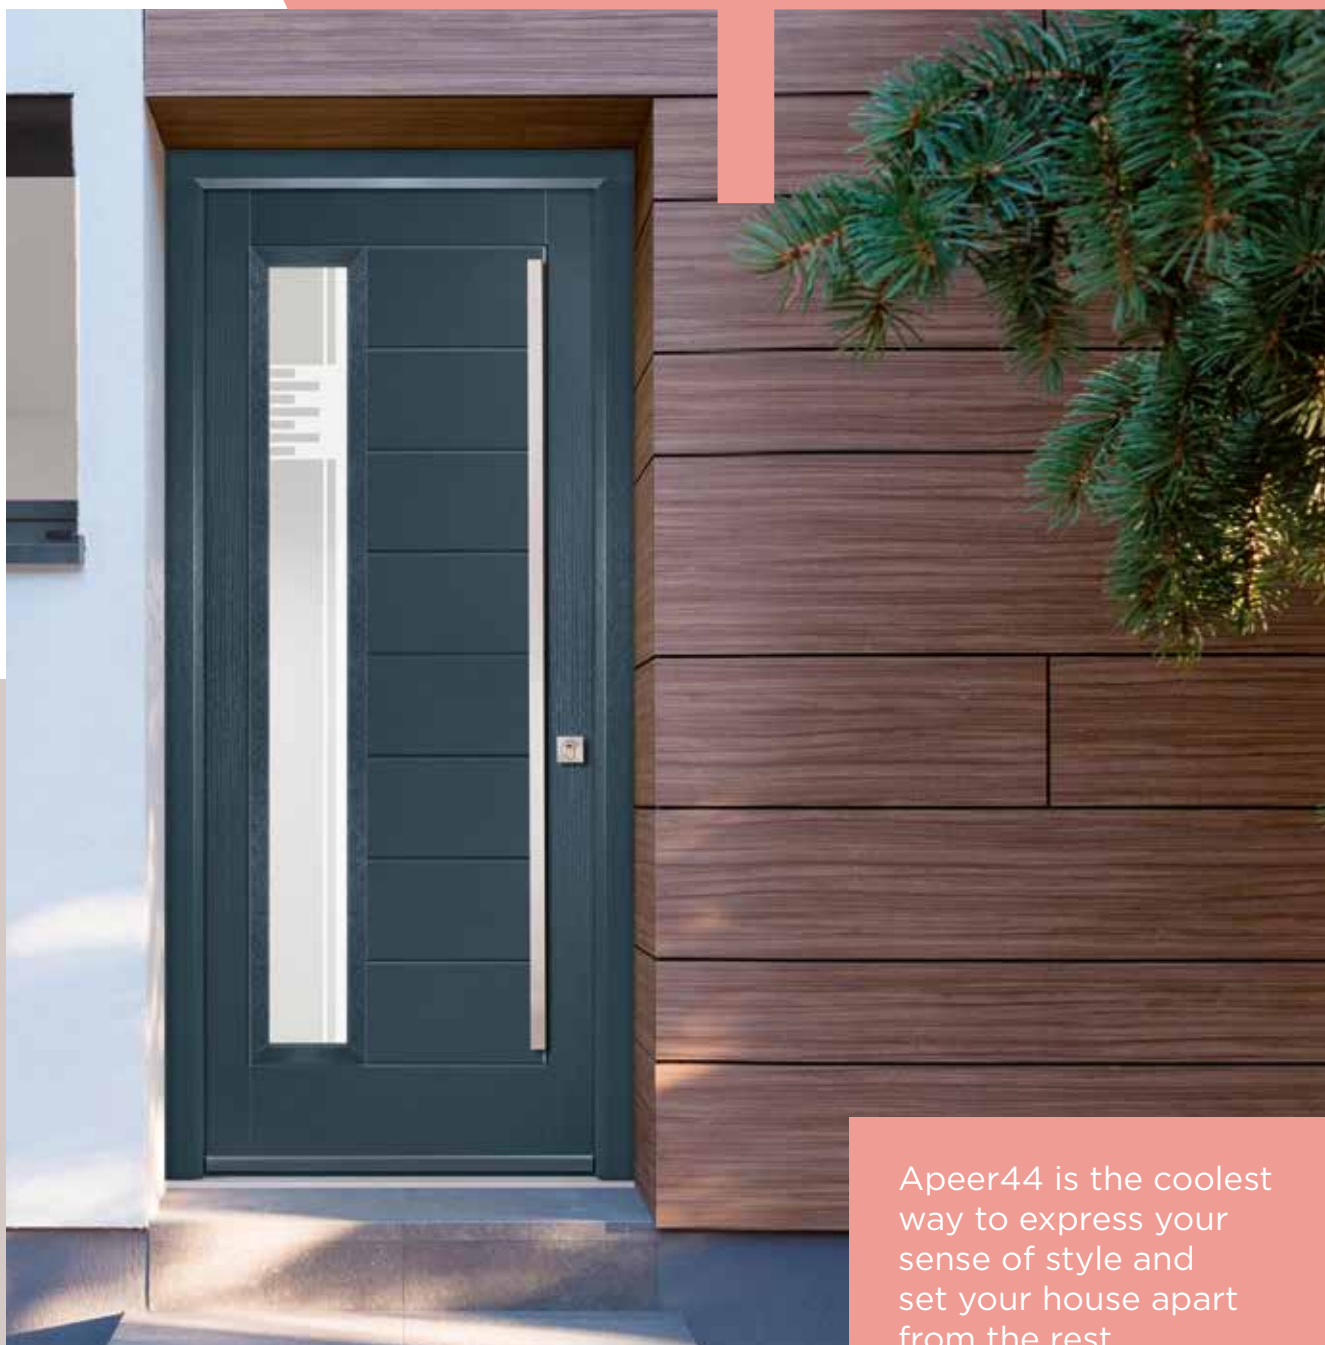

**Apeer**

44

Apeer44 is the coolest way to express your sense of style and set your house apart from the rest.

**Apeer**

Apeer44 is the coolest way to express your sense of style. Choose from our collection of designer doors, crafted glass and uber-fashionable furniture to set your house apart from the rest. You never know, you might even start a trend.