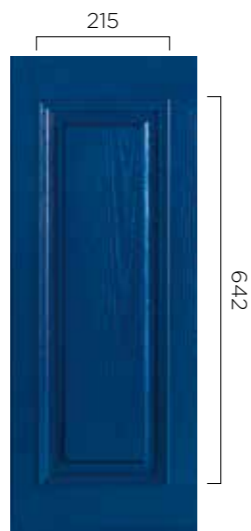

**uPVC Low Frame Threshold**  
Distance from bottom of door leaf to bottom of threshold 42mm

HALF AND QUARTER PANELS

**Half Panel Sizing**

APHP1

Min width - 585mm  
Min height - 688mm  
Max width - 900mm  
Max height - 914mm