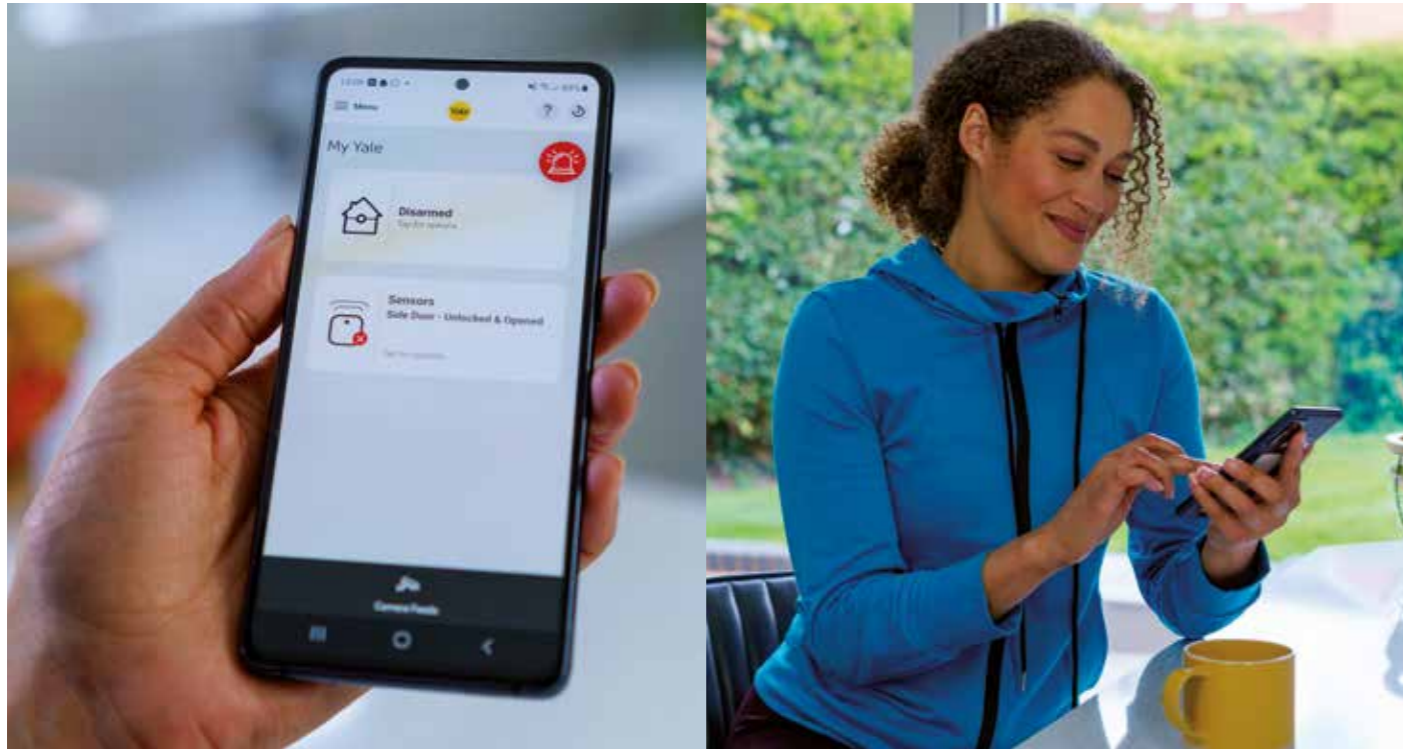

## Senscheck

Make your doors smarter, with the SensCheck Door Sensors. Fit these sensors into your door and use your Home app to check if doors are open, closed, locked or unlocked.

Know the status of your doors and windows; check whether they are fully or partially secure, all of which can be easily controlled and monitored via the Yale Home App.