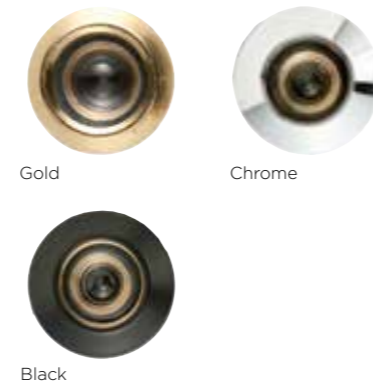

Escutcheon Plate  
Shown in stainless steel.  
Also available in brass.

Finger Pull  
Shown in stainless steel.  
Also available in brass and black.

Apeer 44mm Door Butt Hinge  
Apeer44 doors are fitted with butt hinges.  
Colour options available.

Minster

Security Chain

Gold

Square Finger Pull  
Shown in stainless steel.  
Also available in black.

Spyholes

Gold

Chrome

Black

Chrome

Numerals

Available in:  
Antique Black  
Black  
Bronze  
Chrome  
Gold  
Satin Silver  
White

Flemish

Stippolyte

Cotswold

Contour

Satin