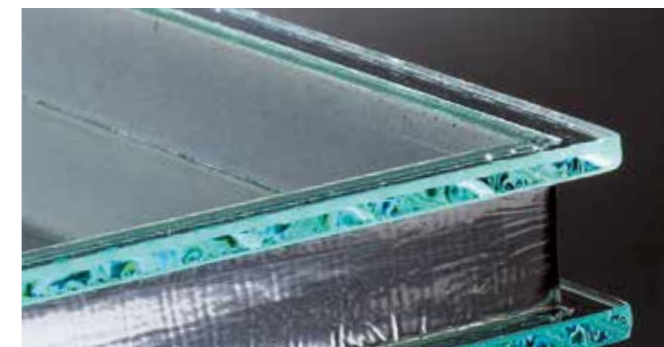

In order to ensure the best quality accessories are used Apeer reserves the right to replace any of the above options as required. Hardware comes with manufacturer's warranty. Please note the high level automatic lock is not suitable for all users and we recommend you check with your supplier before final order sign off.