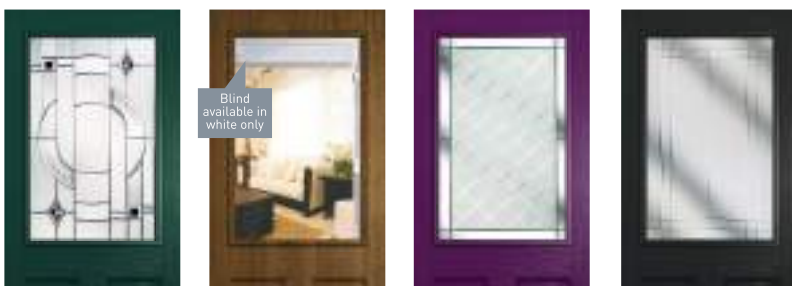

Modena

Integrated Blind

Brilliante

Linear