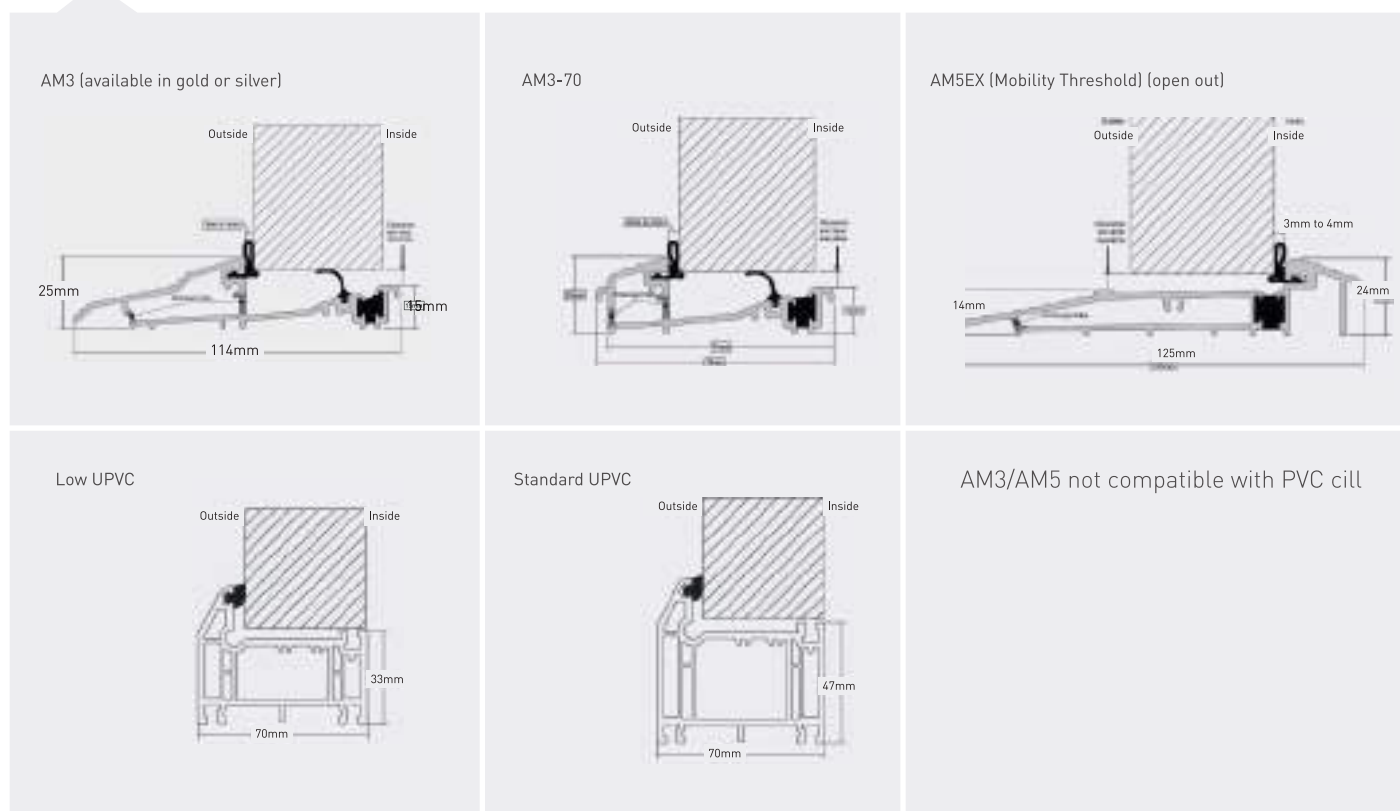

Thresholds

To allow for every circumstance we offer the largest range of door thresholds. The AM3 and AM5EX aluminium threshold are both Part 'M' compliant within the latest Building Regulations for easy access.