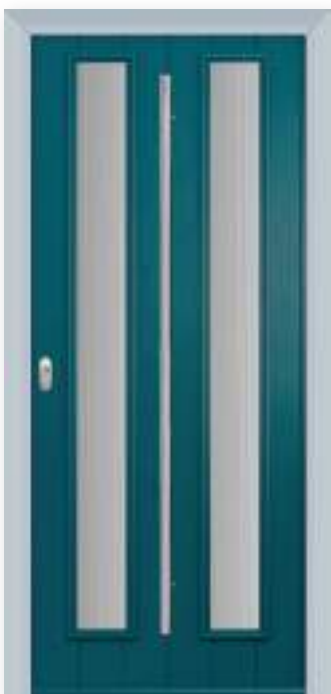

Venice

Colour - Peacock Blue
Handle - ES3 1800mm