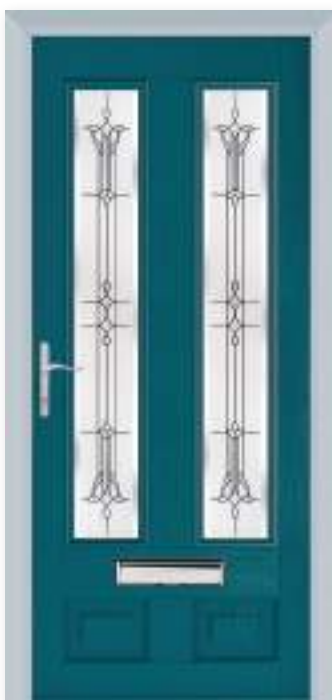

Edinburgh

Colour - Peacock Blue
Glass - Park Lane