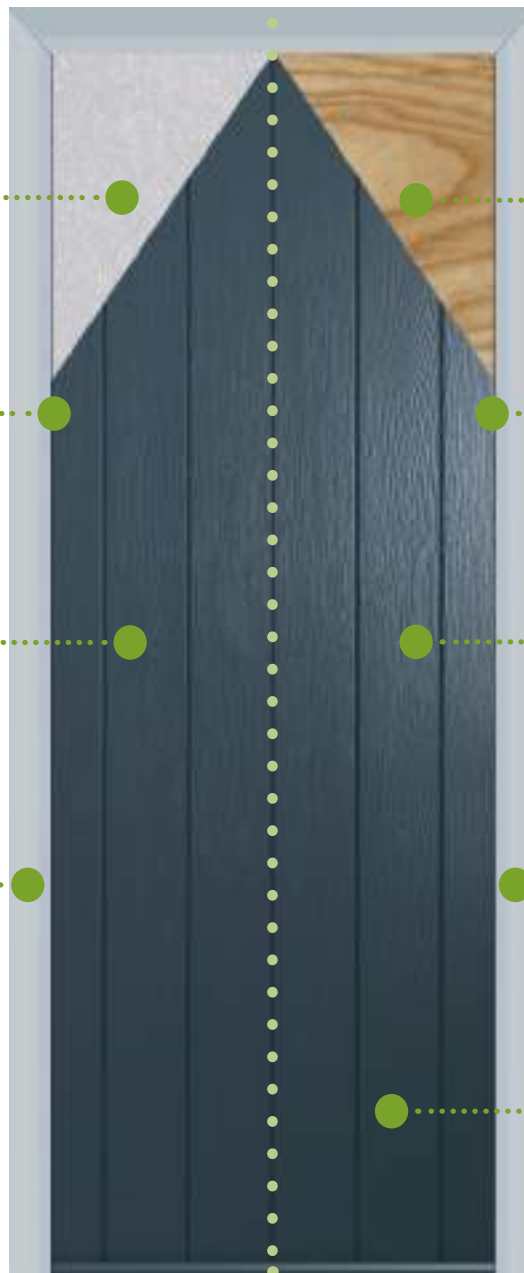

You can rest assured that with our door construction, coupled with our unique, reinforced door frame and Secured by Design locking systems, your home will be as safe as can be when you choose Solidor.

A typical foam filled door construction

40mm Foam Filled Centre performs thermally, but because this is a foam fill it is neither solid, nor secure.

Visible Edge Banding as a result you will often see a different coloured line running the length of the door.

Gel Coated GRP Outer Skin may offer protection but can be easily cut through. Also, because every door is a white blank that is surface painted they show scratches very easily.

3 Chamber Profile which use valuable steel or aluminium reinforcements. Also, you should check if they are lead free.

Solidor's unique solid timber construction

44mm Solid Timber Core (48mm including skin) that is thermally efficient and extremely secure.

Hidden Edge Banding so the front of your door remains a solid, glorious slab of colour.

'Through' Colour ABS Skins made from the same durable plastic as Lego®. Also, because the entire skin is made of a solid colour, any scratches are practically hidden.

Lead Free, 5 Chamber Profile which uses 100% recycled reinforcing. Generally, the more chambers that a profile uses, the stronger and more thermally efficient they are.

Wood Grain Effect Skin that gives all of the aesthetics of timber, but without the time consuming maintenance.

To see our security test video visit www.solidor.co.uk/tv