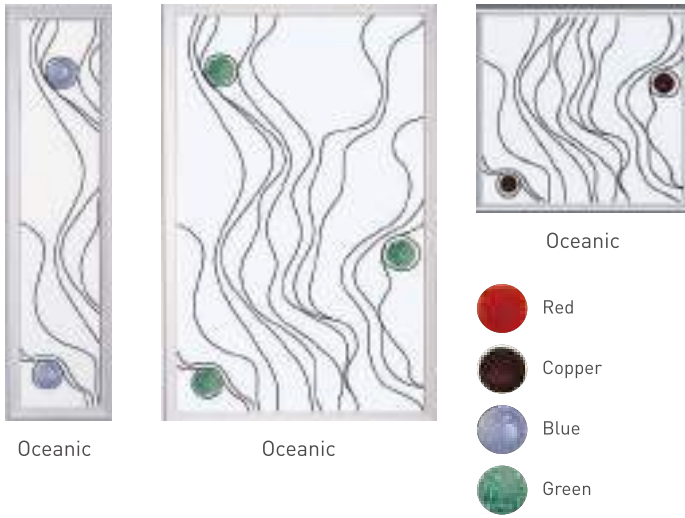

The stunning Cornish landscape that inspires Jo's work