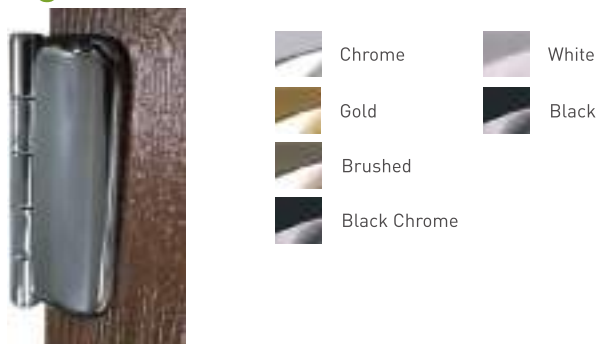

 Brushed

Letterplate (Opens inwards)

 Brushed

The Classical Range

Bullring Knocker

 Chrome

 Gold

 Antique Black

Lever / Lever inline handle

 Chrome

 Gold

 Antique Black

Pull Knob

 Chrome

 Gold

 Antique Black

Letterplate (opens inwards)

 Chrome

 Gold

 Antique Black

Butt Hinge

Hinges

Our new slimline, PAS 24 tested, face fixed flag hinge is sleek and modern. Available for open in doors only.

Handles

A large range of premium quality handles to complement our doors. Available with a choice of a standard lever or one of the three exclusive options across the whole range of finishes.

Swan Hardex

Lever Hardex