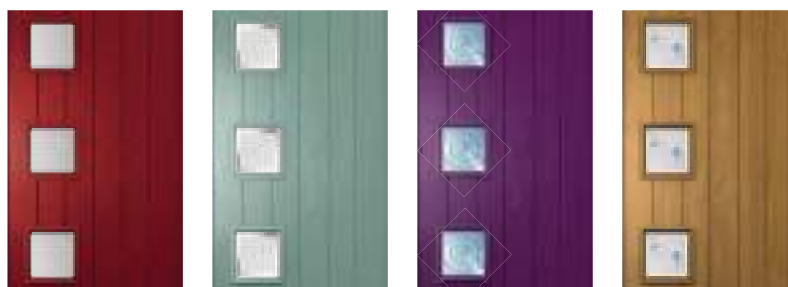

Stippolyte

London Etch
Border

Bullseye

Potomac

Midnight Grey	Rich Aubergine	Irish Oak	Peacock Blue	French Grey	Chartwell Green	Lavender	Cobalt Blue	Walnut	Duck Egg Blue	Twilight Grey	Painswick
Tangerine	Schwarzbraun	Anthracite Grey	Golden Oak	Black	Ruby Red	White	Cream	Rosewood	Foiled White	Green	Blue