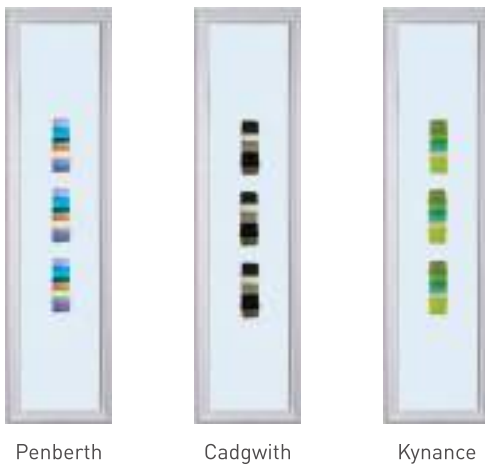

EDGE BANDING COLOURS

White as standard, brown on Rosewood / Walnut, Anthracite Grey on Schwarzbraun, Black, and Anthracite Grey when coloured both sides, caramel on Golden Oak and Irish Oak when coloured both sides. For all other dual colour combination white edge band is use.

Amazing Glazing

A fine selection of beautiful glass to perfectly complement your choice of door. Whether modern or traditional you will find a glass style to really make your door stand out.

Jo Downs

HANDMADE GLASS

Solidor[®]
EXCLUSIVE

Jo Downs is one of the world's most respected fused glass designers. Working from her Cornwall studio, Jo's work draws inspiration from the beautiful coastal landscape while her advanced fusion techniques allow for the creation of abstract designs of great individuality and depth.

Hand crafted, each piece of glass is unique, turning the door to your home into a stunning work of art.

Solidor
EXCLUSIVE

Artistic Glass

Inspired by classical artistic styles, such as art deco, minimalism, and the impressionist movement, The Modernist Range of glass is unique to Solidor.