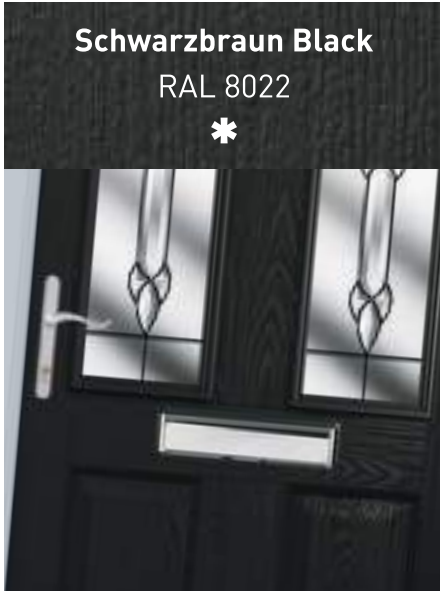

Premium Range