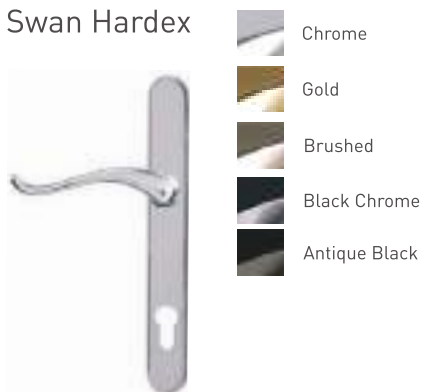

 Brushed

Letterplate (Opens inwards)

 Brushed

The Classical Range

Bullring Knocker

 Chrome

 Gold

 Antique Black

Lever / Lever inline handle

 Chrome

 Gold

 Antique Black

Pull Knob

 Chrome

 Gold

 Antique Black

Letterplate (opens inwards)

 Chrome

 Gold

 Antique Black

Butt Hinge

Hinges

Our new slimline, PAS 24 tested, face fixed flag hinge is sleek and modern. Available for open in doors only.

Handles

A large range of premium quality handles to complement our doors. Available with a choice of a standard lever or one of the three exclusive options across the whole range of finishes.

Swan Hardex

Lever Hardex