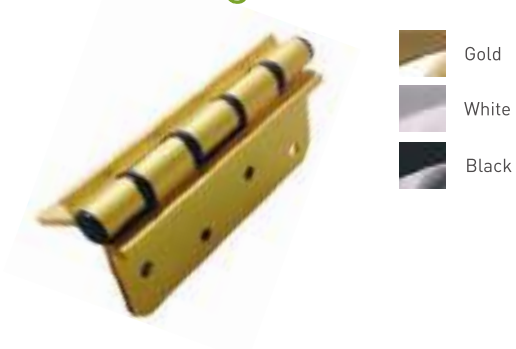

Letterplate (opens inwards)

 Chrome

 Gold

 Antique Black

Butt Hinge

Hinges

Our new slimline, PAS 24 tested, face fixed flag hinge is sleek and modern. Available for open in doors only.

Handles

A large range of premium quality handles to complement our doors. Available with a choice of a standard lever or one of the three exclusive options across the whole range of finishes.

Swan Hardex

Lever Hardex